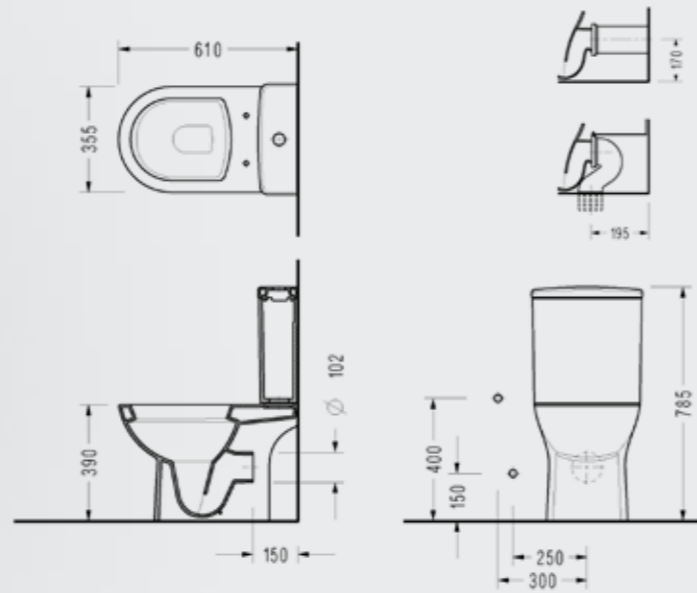

Friendly Purewash Klozet